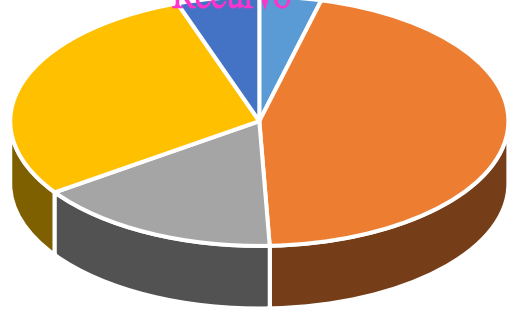

- M Master Recurve
- M Senior Recurve
- M Junior Recurve
- M Cadet Recurve
- M Senior Para Recurve

M	Junior	Recurve	18
M	Cadet	Recurve	38
M	Senior	Para Recurve	7
			209

Women Recurve / Feminino Recurvo