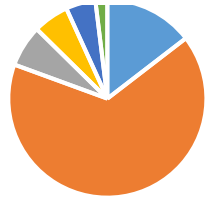

- M Master Compound
- M Senior Compound
- M Junior Compound
- M Cadet Compound
- M Senior Para Comp
- M Senior Para Comp / W1

M	Cadet	Compound	6
M	Senior	Para Compound	5
M	Senior	Para Comp / W1	2
			103