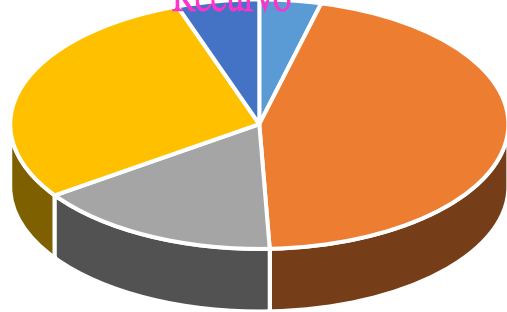

- M Master Recurve
- M Senior Recurve
- M Junior Recurve
- M Cadet Recurve
- M Senior Para Recurve

M	Junior	Recurve	18
M	Cadet	Recurve	38
M	Senior	Para Recurve	7
			209

Women Recurve / Feminino Recurvo