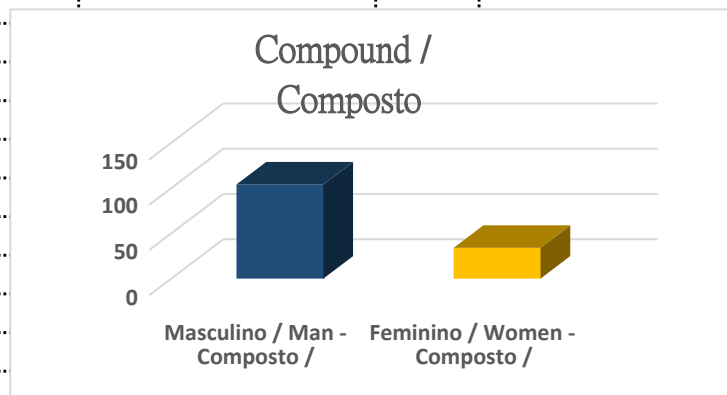

M	Junior	Recurve	18
M	Cadet	Recurve	38
M	Senior	Para Recurve	7
			209

Women Recurve / Feminino Recurvo

- W Master Recurve
- W Senior Recurve
- W Junior Recurve
- W Cadet Recurve
- W Senior Para Recurve

Feminino / Women - Recurvo / Recurve			
W	Master	Recurve	3
W	Senior	Recurve	34
W	Junior	Recurve	12
W	Cadet	Recurve	22
W	Senior	Para Recurve	4
			75

Masculino / Man - Composto / Compound	104	75.36%
Feminino / Women - Composto / Compound	34	24.63%
		138
Masculino / Man - Recurvo / Recurve	209	73.68%

Feminino / Women - Recurvo / Recurve	75	26.31%
	284	
Archers Total / Total de Arqueiros MICA BRASIL 2018		
Composto / Compound	138	67.37%
Recurvo / Recurve	284	32.62%
	422	