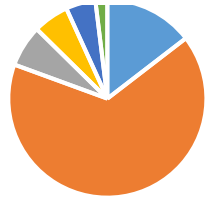

- M Master Compound
- M Senior Compound
- M Junior Compound
- M Cadet Compound
- M Senior Para Compound
- M Senior Para Comp / W1

M	Cadet	Compound	6
M	Senior	Para Compound	5
M	Senior	Para Comp / W1	2
			103