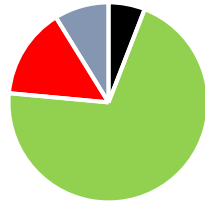

**Feminino / Women
Composto / Compound**

- W Master Compound
- W Senior Compound
- W Cadet Compound
- W Senior Para Compound

Feminino / Women - Composto / Compound

W	Master	Compound	2
W	Senior	Compound	24
W	Cadet	Compound	5
W	Senior	Para Compound	3
			34