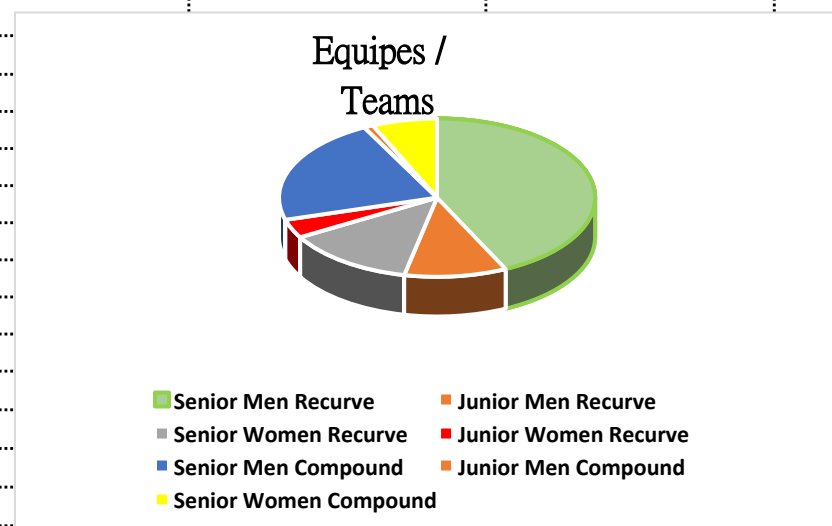

22	Brazil	Clube Italo Brasileiro /ES	Rafael Neves Neto	Daniel Jdo Nascimento	Luis Irapoan Jucá da Silva	Senior Men Compound	197	4
23	Brazil	PIC/MG	Alexandre Xavier	Gabriel Guimaraes	Ricardo Macedo	Senior Men Compound	184	1
1	Brazil	Iris/ Rio de Janeiro	Dellani Pedro	D'Almeida Marcus Vinicius	Barros Gabriel	Junior Men Compound	223	8
1	Brazil	Bandeirantes / SP	Anna C B Raphael	Larissa A Oliveira	Solange L Bonaldi	Senior Women Compound	224	8
2	Brazil	Rodnei Ramos / SP	Gisele E Meletti	Shirley V Molina	Roberta S Antonissi	Senior Women Compound	219	6
3	Brazil	CMSP / SP	Celia R B Moreno	Nely M T Acquesta	Samara E Camara	Senior Women Compound	218	6
4	Brazil	PIC/MG	Denia Keide	Marianna Chaves	Anne Pacheco	Senior Women Compound	218	4
5	Brazil	Clube Esperia / SP	Ana Paula Borrego	Laura Vaiksnoras	Cecilia J Reis	Senior Women Compound	213	4
6	Brazil	Nirvana / PE	Soraya Holder	Allyne Agostinho	Raiane Cristina	Senior Women Compound	200	1
7	Brazil	Clube Esperia / SP	Cecilia I Junqueira	Sofia C Ruggiero	Bianca C G Lisboa	Senior Women Compound	189	1

Senior Men Recurve	45
Junior Men Recurve	11
Senior Women Recurve	14
Junior Women Recurve	4
Senior Men Compound	23
Junior Men Compound	1
Senior Women Compound	7
Equipes / Teams	105

- Senior Men Recurve
- Senior Women Recurve
- Senior Men Compound
- Senior Women Compound
- Junior Men Recurve
- Junior Women Recurve
- Junior Men Compound