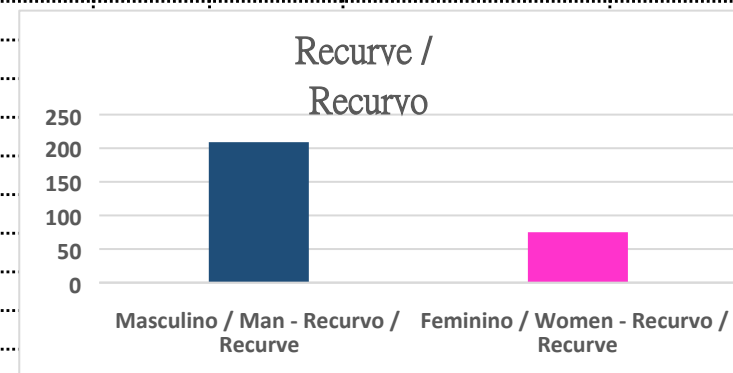

Man Recurve / Recurvo

Masculino

Masculino / Man - Recurvo / Recurve

M	Master	Recurve	29
M	Senior	Recurve	117

- M Master Recurve
- M Senior Recurve
- M Junior Recurve
- M Cadet Recurve
- M Senior Para Recurve

M	Junior	Recurve	18
M	Cadet	Recurve	38
M	Senior	Para Recurve	7
			209

Women Recurve / Feminino Recurvo

- W Master Recurve
- W Senior Recurve
- W Junior Recurve
- W Cadet Recurve
- W Senior Para Recurve

Feminino / Women - Recurvo / Recurve			
W	Master	Recurve	3
W	Senior	Recurve	34
W	Junior	Recurve	12
W	Cadet	Recurve	22
W	Senior	Para Recurve	4
			75

Masculino / Man - Composto / Compound	104	75.36%
Feminino / Women - Composto / Compound	34	24.63%
		138
Masculino / Man - Recurvo / Recurve	209	73.68%

Feminino / Women - Recurvo / Recurve	75	26.31%
	284	
Archers Total / Total de Arqueiros MICA BRASIL 2018		
Composto / Compound	138	67.37%
Recurvo / Recurve	284	32.62%
	422	